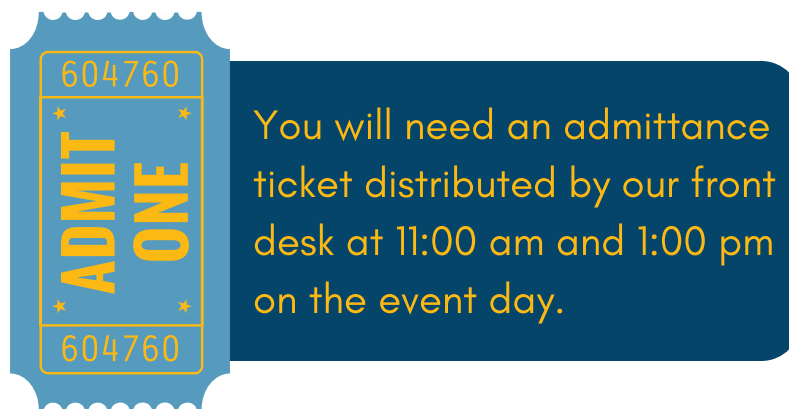

MEET THE EMPLOYERS

WorkSource Spokane | Riverfront Park Classroom

130 S. Arthur Street | Spokane, WA 99202

Third Wednesday of Every Month | 2:00pm - 4:00pm

Learn from local employers about their companies, their culture, and what they are looking for.

Making a personal connection is an essential step to employment.

- Dress professionally
- Bring copies of your résumé
- Be ready to network

We will bring the employers... you arrive prepared!

WORKSource

A proud partner of the AmericanJobCenter network